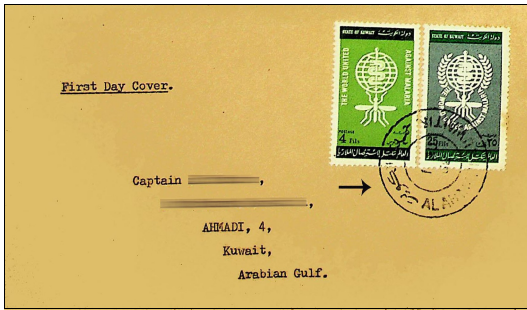

Cancel: AH-1
 Cachet: KT-5
 Size: 151 x 90 mm
 Notes:
 Price: C

2B

Checklist: __

7

FIRST DAY USAGE

K U W A I T
•
1
9
6
2

Cancel: AH-1
Cachet: KT-6
Size:
Notes:
Price: C

2C